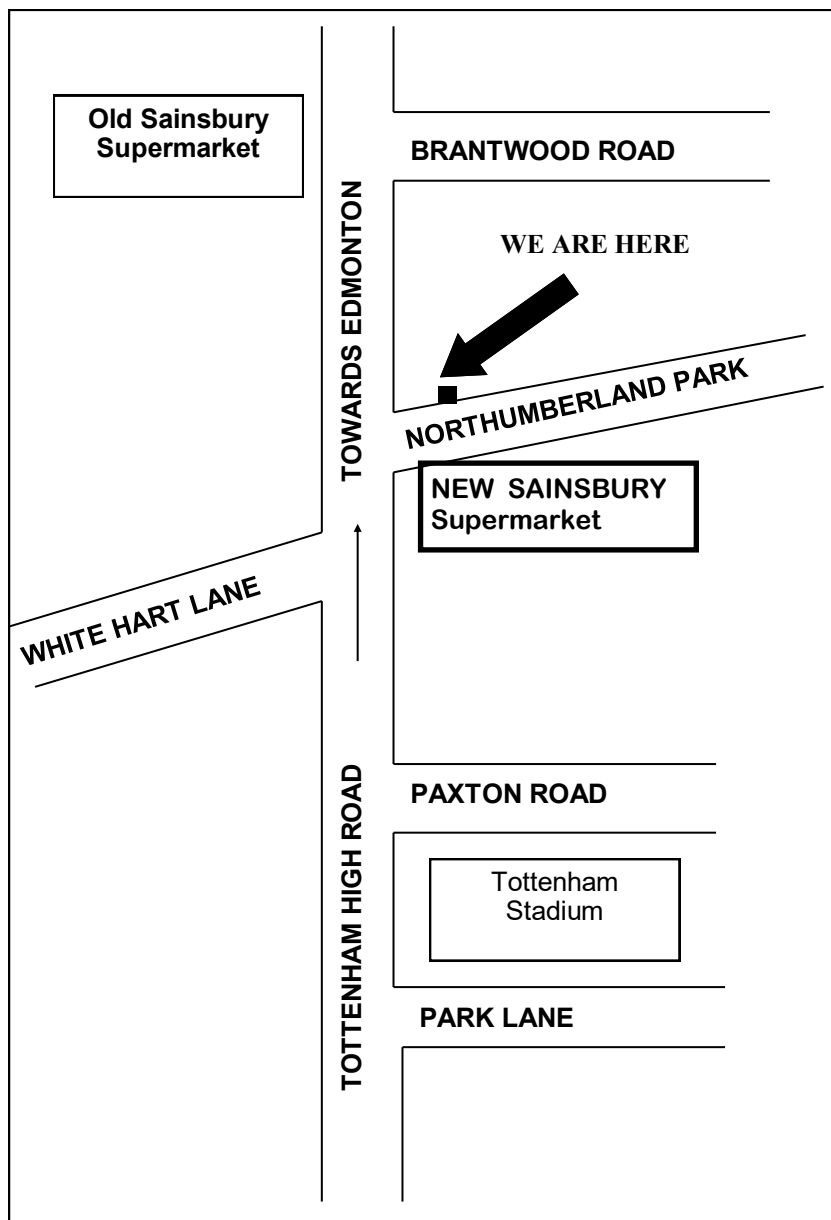

# HOW TO LOCATE US

## BY BRITISH RAIL

WHITE HART LANE STATION  
NORTHUMBERLAND PARK STATION